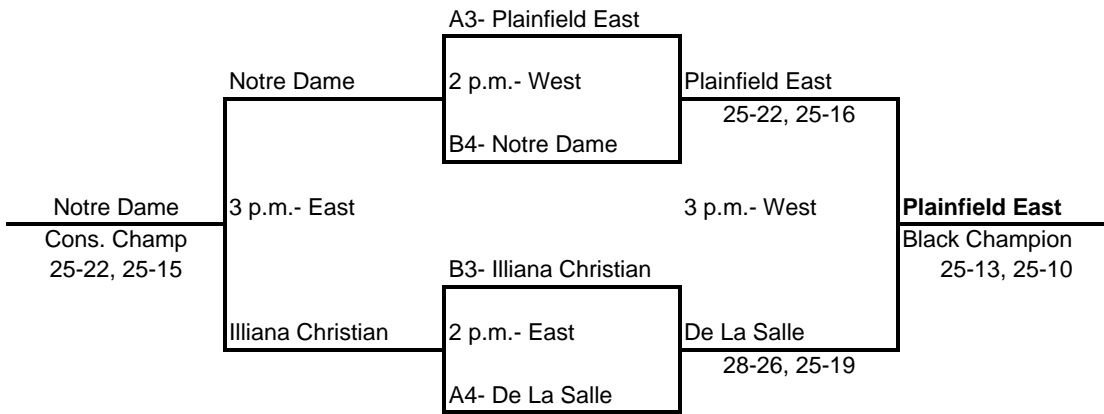

Marian Catholic Invitational

April 8-9, 2016

Pool Play (Friday, April 8)

Pool A (at Marian Catholic)		Pool B (at Homewood-Flossmoor Fieldhouse)	
5 p.m.	Marian beat DLS, 25-20, 25-11 Lockport beat PF East, 25-15, 25-22	5 p.m.	Morton beat H-F, 21-25, 25-15, 15-9 Illiana beat N Dame, 25-16, 25-23
6 p.m.	Lockport beat Marian, 25-23, 22-25, 15-8 PF East beat DLS, 25-10, 25-16	6 p.m.	H-F beat N Dame, 26-24, 25-15 Morton beat Illiana, 25-20, 25-18
7 p.m.	Marian beat PF East, 16-25, 25-23, 15-6 Lockport beat DLS, 24-26, 25-10, 15-7	7 p.m.	H-F beat Illiana, 25-21, 25-13 N Dame beat Morton, 21-25, 25-10, 15-8

Bracket Play (Saturday, April 9)

BLACK DIVISION

GOLD DIVISION